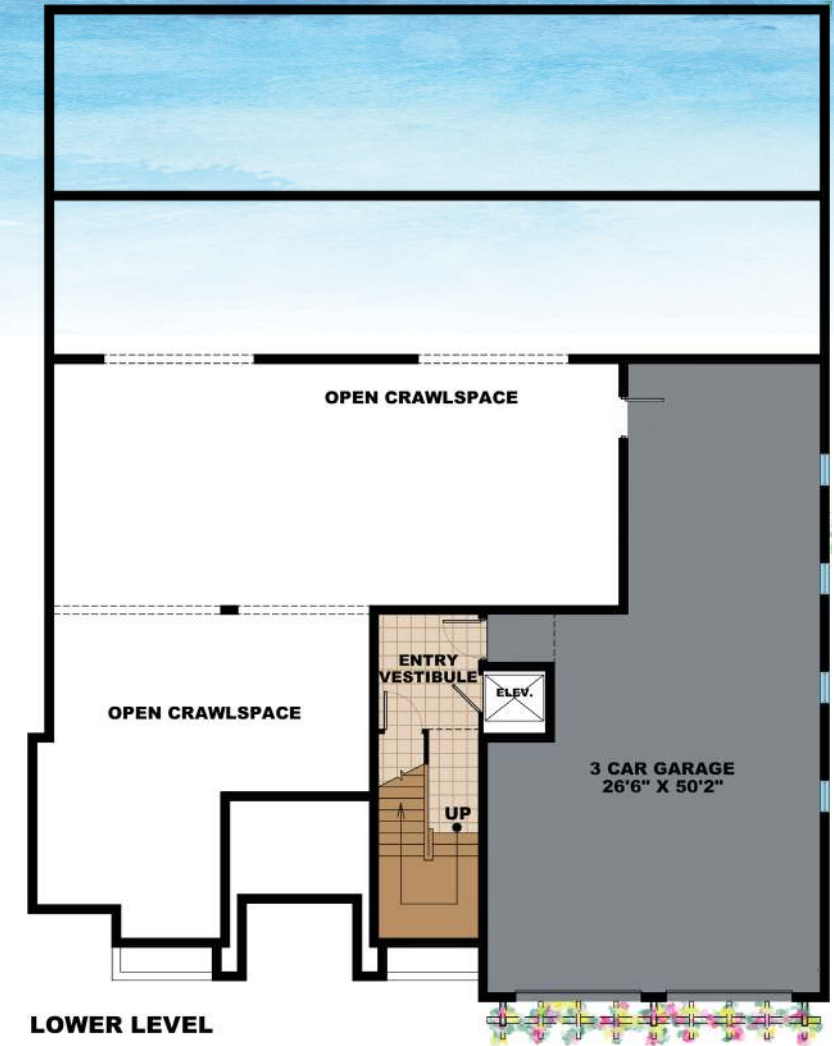

SITE PLAN

HILL TIDE ESTATES • BOCA GRANDE, FLORIDA

SAN SOUCCI

HILL TIDE ESTATES • BOCA GRANDE, FLORIDA

SAN SOUCCI

THE SAN SOUCI MODEL AREA SUMMARY	
LOWER LEVEL LIVING	259
FIRST FLOOR LIVING	2911
SECOND FLOOR LIVING	1542
TOTAL LIVING	4712
COVERED LANAIS	1255
COVERED ENTRY	167
COVERED BALCONIES	157
GARAGES	1167
TOTAL	7458
MECH. DECKS	66
DIMENSIONS 63'8" X 64'6"	

LOWER LEVEL

SECOND FLOOR