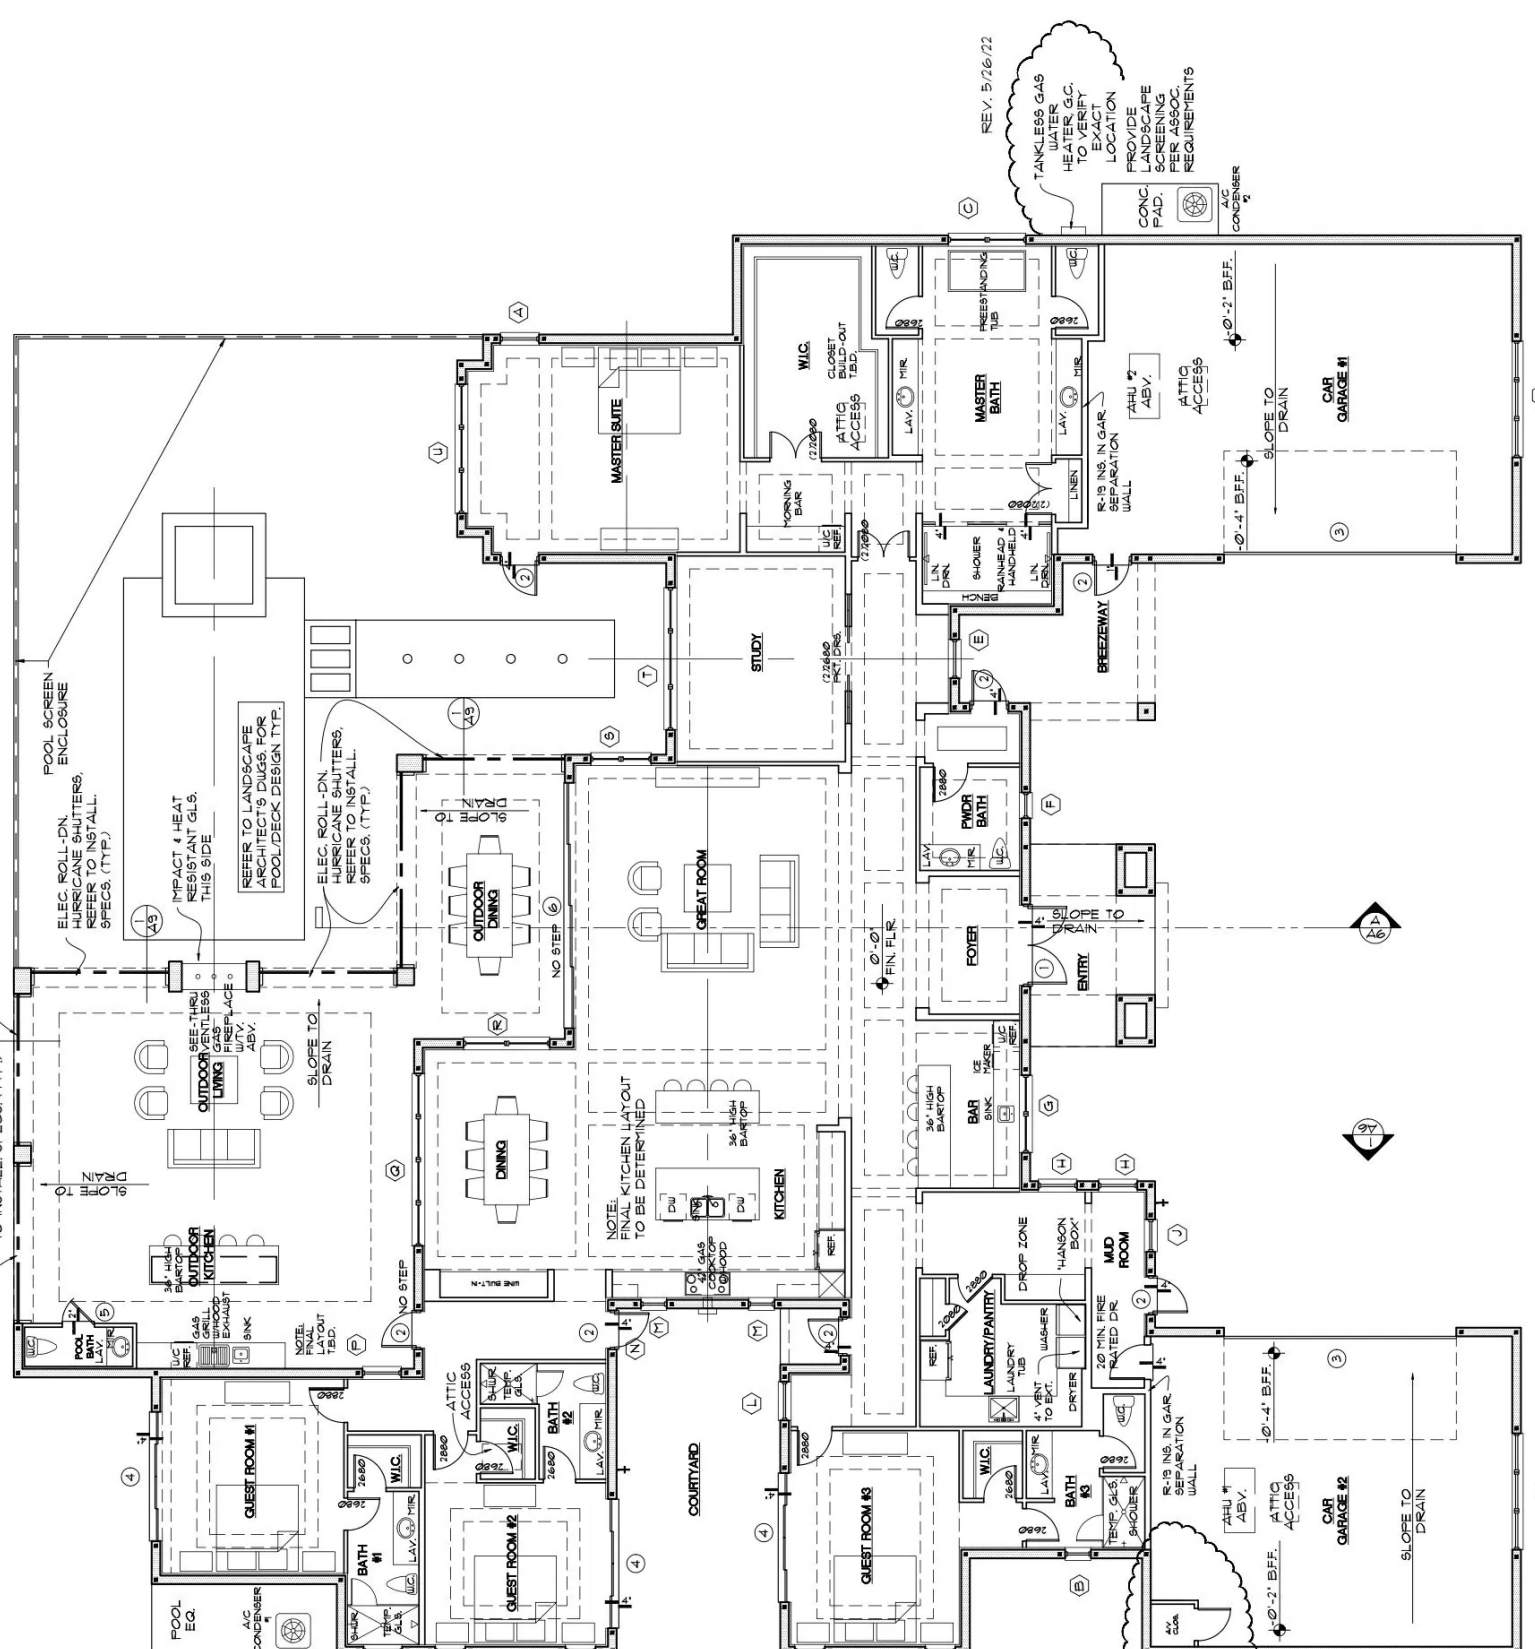

ELEC. ROLL-DN HURRICANE SHUTTERS & INSECT SCREENS. REFER TO INSTALL. SPECS. (TYP.)

ELEC. ROLL-DN HURRICANE SHUTTERS. REFER TO INSTALL. SPECS. (TYP.)

INSECT & HEAT RESISTANT GLS. THIS SIDE

REFER TO LANDSCAPE ARCHITECT'S DIGGS FOR POOL/DECK DESIGN TYP.

ELEC. ROLL-DN HURRICANE SHUTTERS. REFER TO INSTALL. SPECS. (TYP.)

CONC. PAD. PROVIDE LANDSCAPE SCREENING PER ASSOC. REQUIREMENTS

CONC. PAD. PROVIDE LANDSCAPE SCREENING PER ASSOC. REQUIREMENTS

REV. 5/26/22

REV. 5/26/22

TANKLESS GAS WATER HEATER. G.C. TO VERIFY EXACT LOCATION. PROVIDE LANDSCAPE SCREENING PER ASSOC. REQUIREMENTS.

A/C CONDENSER

A/C CONDENSER